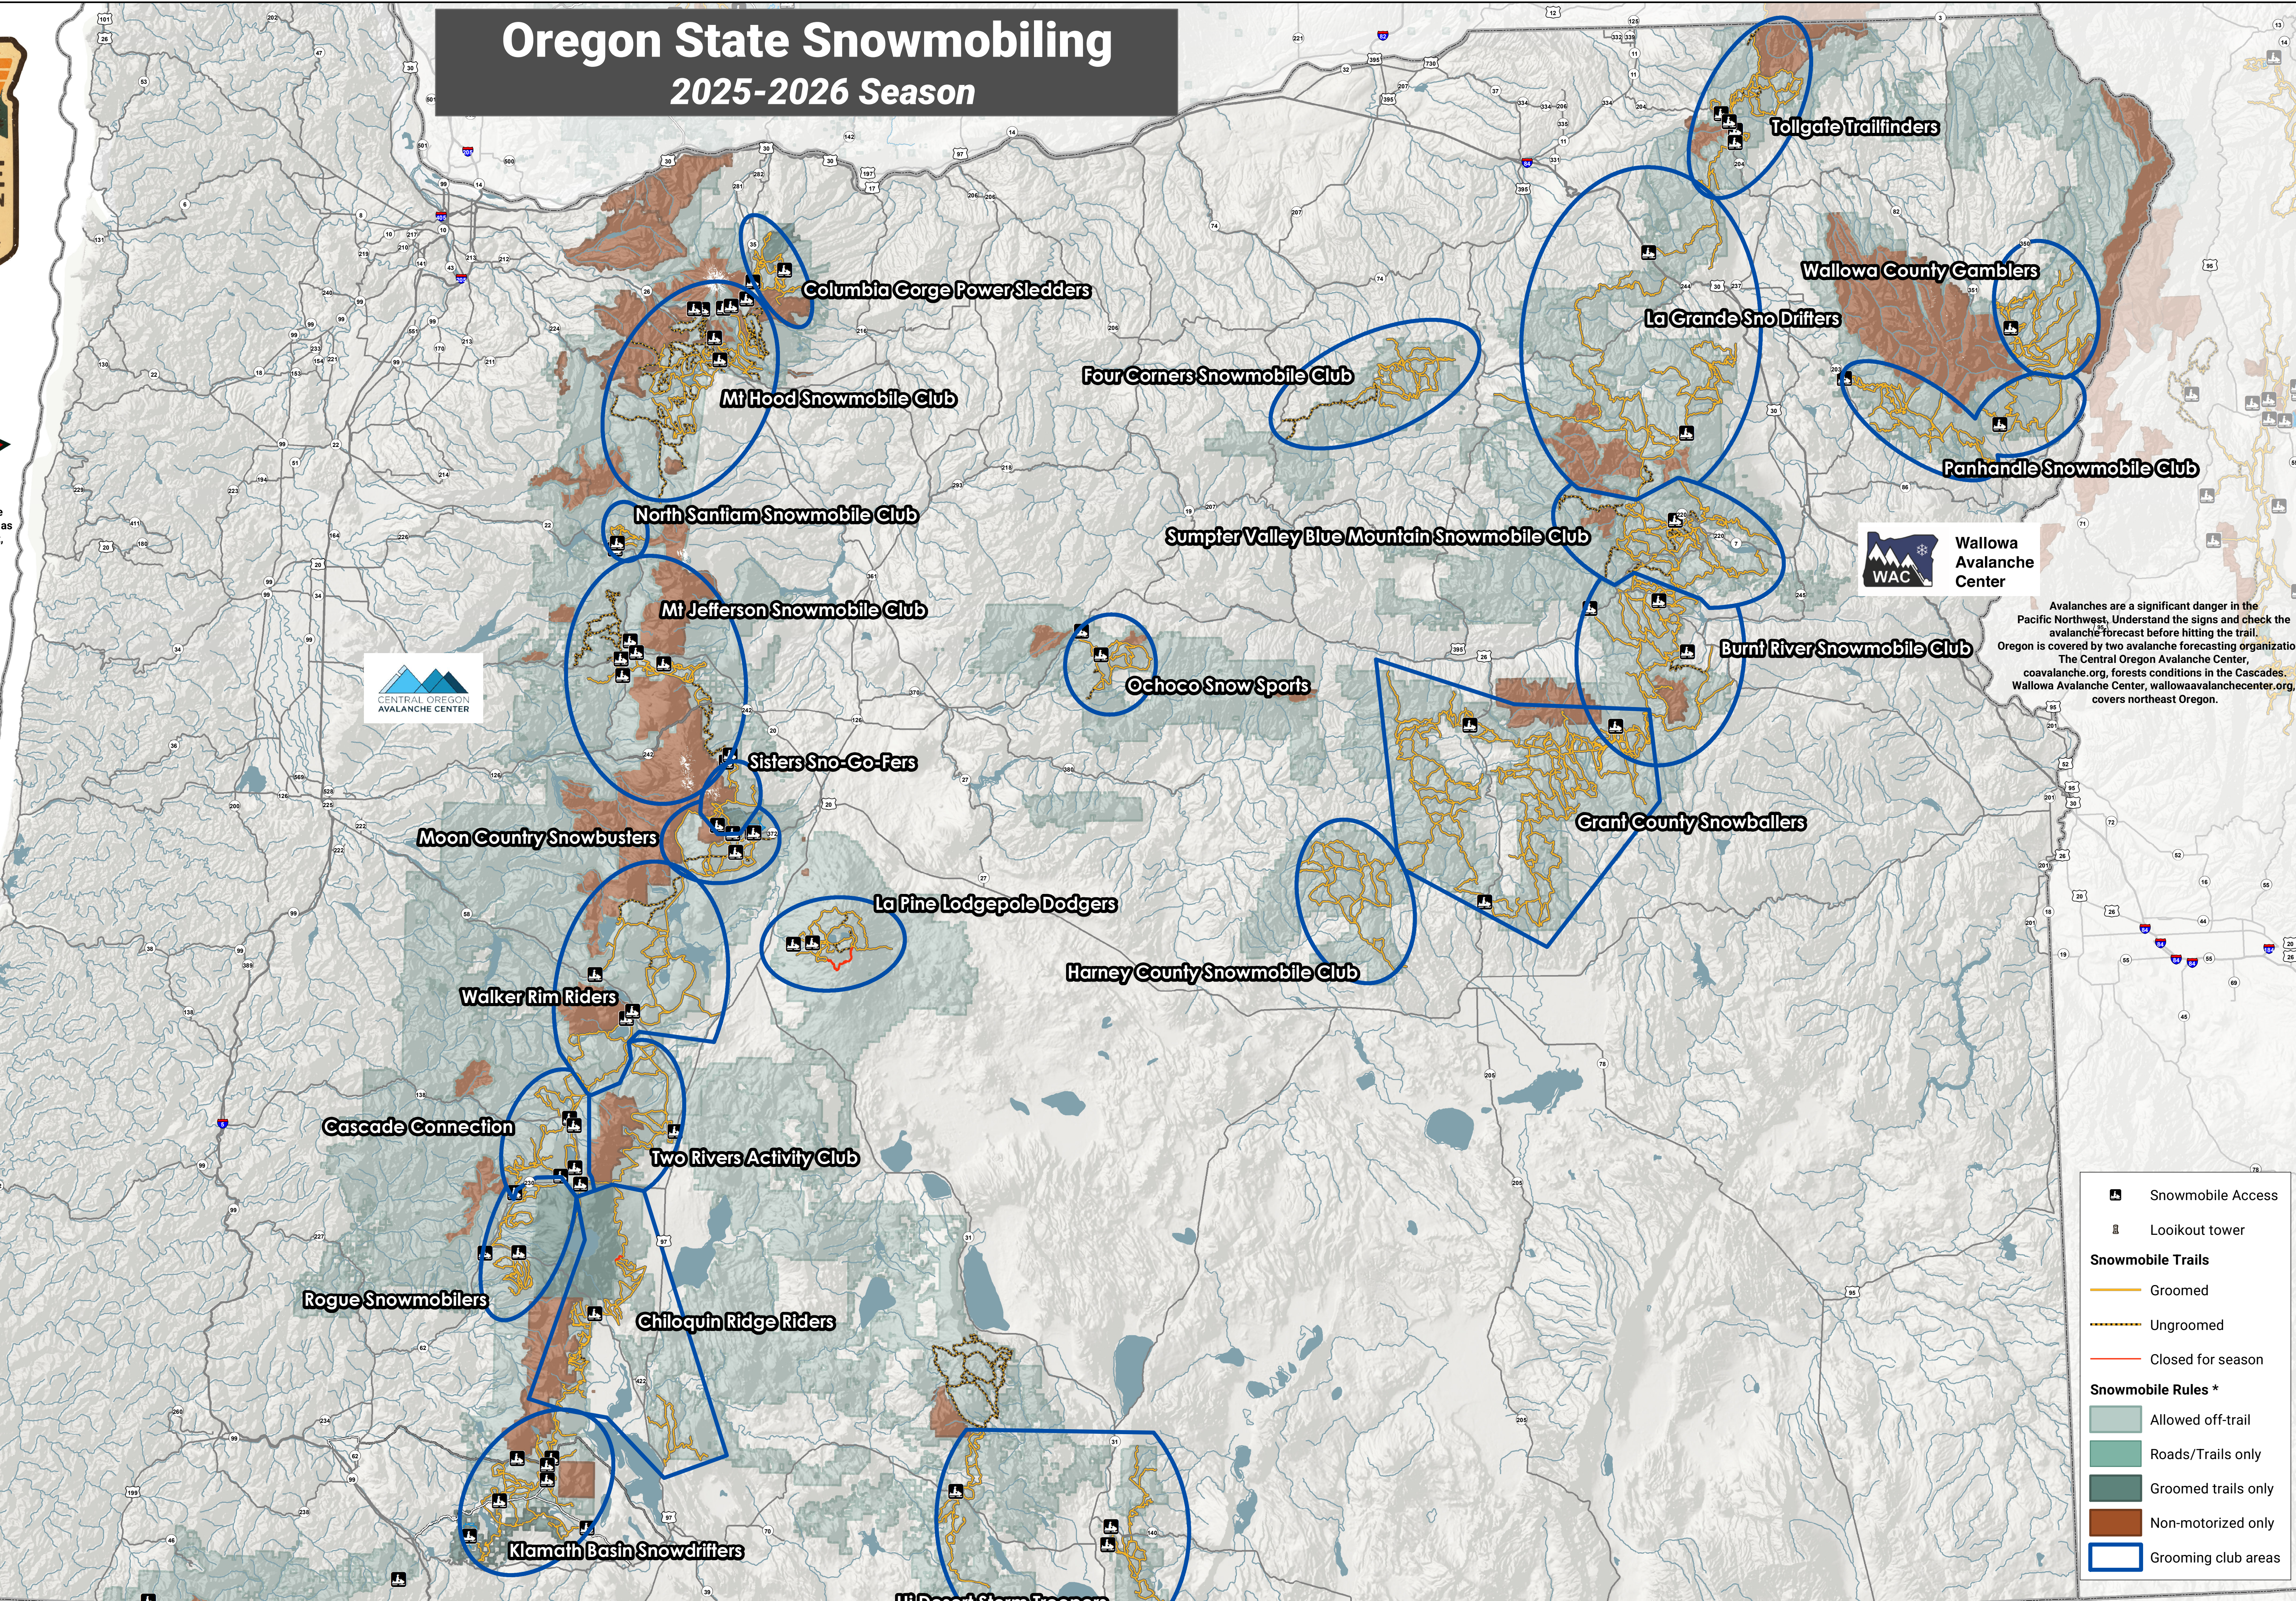

Oregon State Snowmobiling 2025-2026 Season

Open the map in your browser and navigate or buy this map and other recreation maps as a GeoPDF that you can download and print, view in your browser, or use in a GeoPDF reader such as Avenza:
nwpmaps.com/snow#oregon

Avalanches are a significant danger in the Pacific Northwest. Understand the signs and check the avalanche forecast before hitting the trail. Oregon is covered by two avalanche forecasting organizations, The Central Oregon Avalanche Center, coavalanche.org, forests conditions in the Cascades, wallowaavalanchecenter.org, covers northeast Oregon.

0 5 10 20 Miles
Date: 1/11/2026

In Oregon, the only motor vehicles allowed on groomed snowmobile trails are class 1 vehicles with tracks that are 50" or less in width. In addition, Nordic skiers, snowshoers, fat tire bikes and dogsleds are generally allowed on groomed snowmobile trails but should respect any restrictions, use caution and move to the side to allow snowmobiles to pass. Grooming is dependent on snow conditions and many trails are not groomed for the entire season.

- Snowmobile Access
- Lookout tower
- **Snowmobile Trails**
  - Groomed
  - Ungroomed
  - Closed for season
- **Snowmobile Rules ***
  - Allowed off-trail
  - Roads/Trails only
  - Groomed trails only
  - Non-motorized only
  - Grooming club areas

Cascade Connection

Rogue Snowmobilers

Two Rivers Activity Club

Chiloquin Ridge Riders

Klamath Basin Snowdrifters

Hi Desert Storm Troopers

Moon Country Snowbusters

Walker Rim Riders

Sisters Sno-Go-Fers

La Pine Lodgepole Dodgers

Harney County Snowmobile Club

Mt Jefferson Snowmobile Club

Ochoco Snow Sports

North Santiam Snowmobile Club

Sumpter Valley Blue Mountain Snowmobile Club

Mt Hood Snowmobile Club

Four Corners Snowmobile Club

Columbia Gorge Power Sledders

Grant County Snowballers

Burnt River Snowmobile Club

La Grande Sno Drifters

Panhandle Snowmobile Club

Wallawa County Gamblers

Tollgate Trailfinders